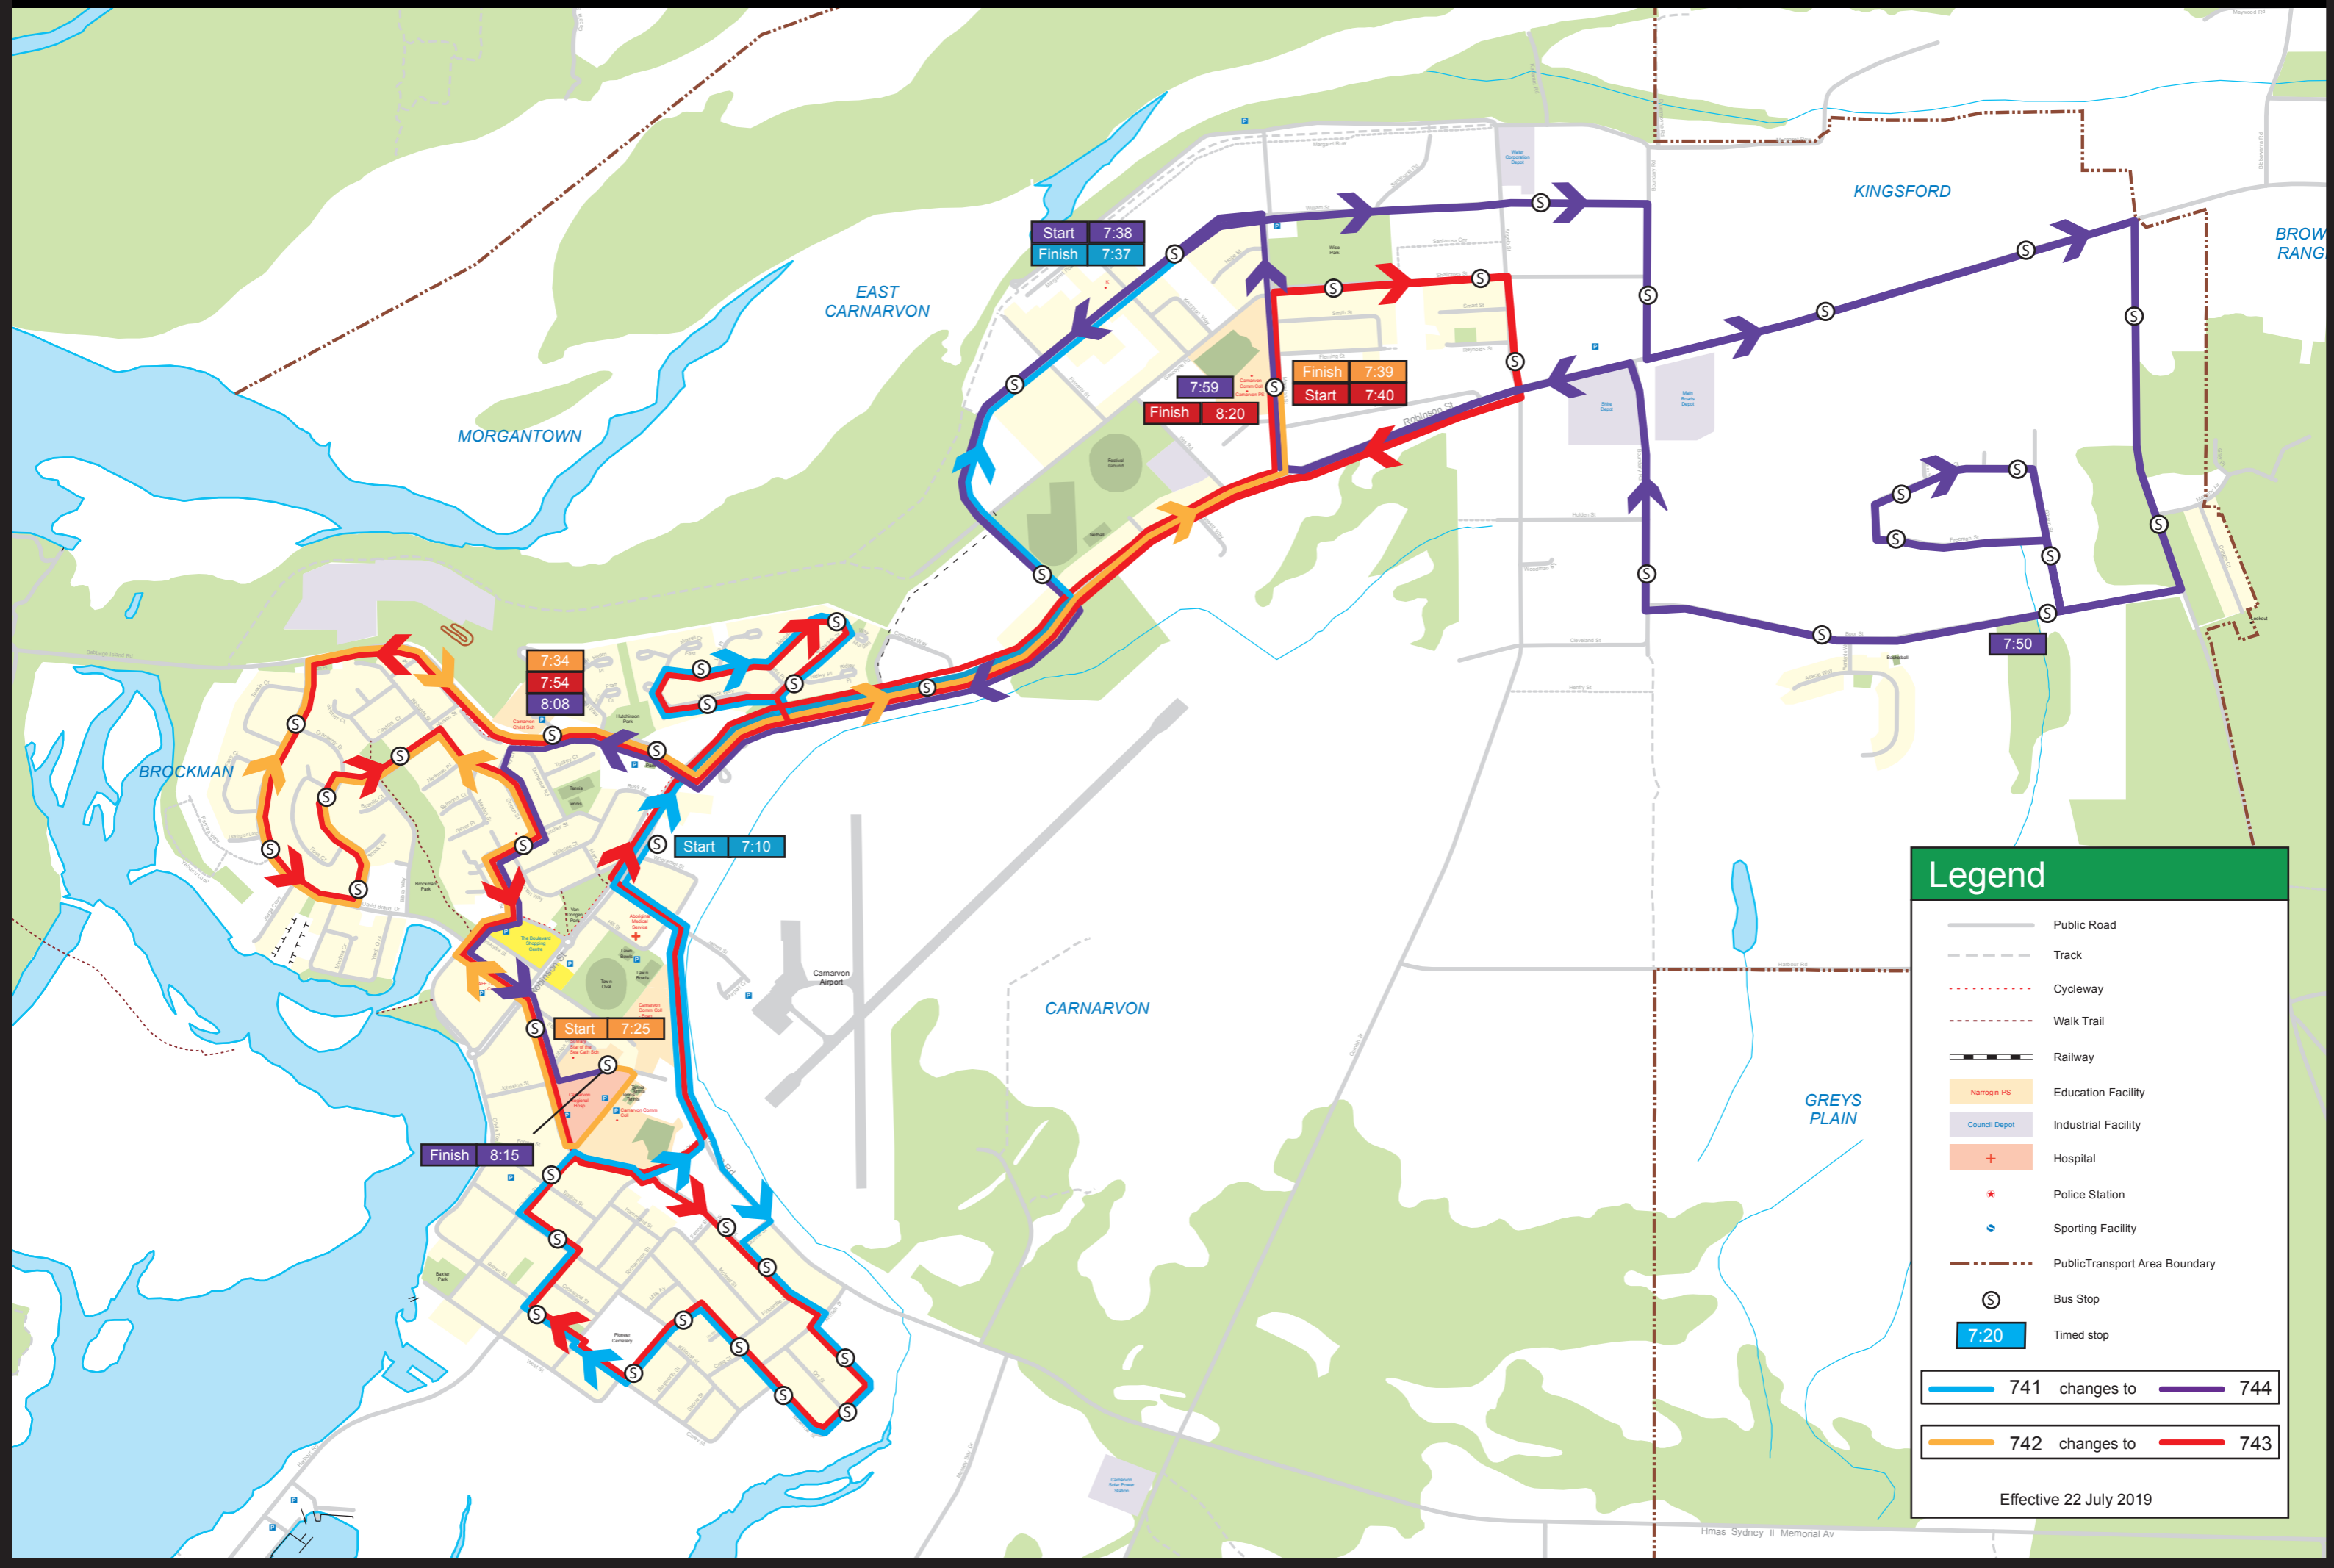

TransCarnarvon Morning School Bus Routes 741, 742, 743, 744

Legend

- Public Road
- Track
- Cycleway
- Walk Trail
- Railway
- Narrogin PS Education Facility
- Council Depot Industrial Facility
- Hospital
- Police Station
- Sporting Facility
- PublicTransport Area Boundary
- Bus Stop
- Timed stop

741 changes to 744
 742 changes to 743

Effective 22 July 2019